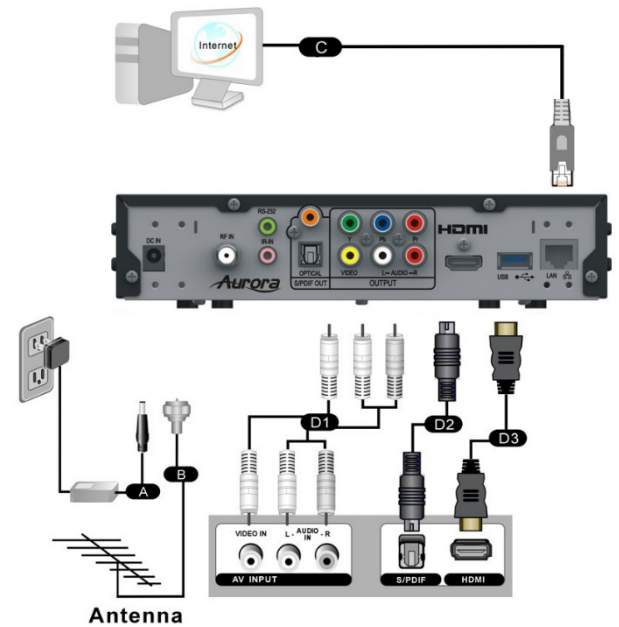

Technical Specifications

Model Name	V-Tune Pro 4K
Technical	
Demodulation	• Reception: ATSC Terrestrial HDTV, NTSC analog TV • Demodulation: 8-VSB, COFDM, Clear 64/256 QAM, NTSC • RF Input Format: ATSC All 18 video format input support, NTSC. • Frequency: 54- 860MHz covering 2- 69 off-air channels and 2- 135 STD, IRC, HRC cable channels
Output Resolution	480i, 480p, 576i, 576p, 720p, 1080i, 1080p24/30/50/60, 4K(UHD)p24/25/30/50/60, and 4Kx2K (4096x2160)p24/25/30/50/60
Format Decoding	H.265, H.264, MPEG4, MPEG2, VC-1
Protocols	RTSP, RTP, UDP
Video Output Connectors	HDMI 2.0, YPbPr, Composite
RS-232	9600 Baud (3.5mm TRS)
IR	Input (3.5mm TRS)
USB Connector	USB 3.0 Type A
LAN	10/100/1000M RJ-45
Mechanical	
Housing	Black Enclosure
Dimensions [L x W x H]	8.5" x 7" x 1.75"
Mounting	Included Single and Dual Rack Mount
Power supply	12V DC
Power consumption	20 Watts [max]
Package Contents	1x V-Tune Pro 4K 1x Single Rack Mount Kit 1x Dual Rack Mount Kit 1x 12v DC Power Supply 1x IR Remote Control

Single Rack Mounting